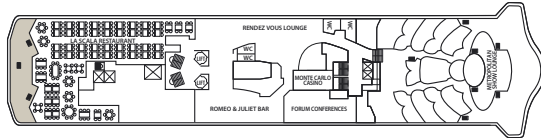

CRISTAL

AFT

FORE

Symbol Legend

- = 2 lower beds
- ▣ = 1 lower bed + 1 upper bed
- ▤ = 2 lower beds + 1 upper bed
- ▥ = 2 lower beds + 2 upper beds
- ★ = 2 lower beds + sofa
- ★ = 2 lower beds + 2 upper beds + sofa
- * = Suitable for wheelchairs
- ◁ ▷ = Connected Staterooms
- ⊕ = Staterooms with bathtub
- ⊖ = Staterooms with porthole

DECK 10

DECK 9

DECK 8

DECK 7

DECK 6

DECK 5

DECK 4

DECK 3