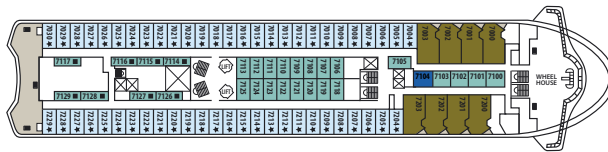

CRISTAL

AFT

FORE

Symbol Legend

- = 2 lower beds
- ▣ = 1 lower bed + 1 upper bed
- ▤ = 2 lower beds + 1 upper bed
- ▥ = 2 lower beds + 2 upper beds
- ★ = 2 lower beds + sofa
- ★ = 2 lower beds + 2 upper beds + sofa
- * = Suitable for wheelchairs
- ◁ ▷ = Connected Staterooms
- ⊕ = Staterooms with bathtub
- ⊖ = Staterooms with porthole

DECK 10

DECK 9

DECK 8

DECK 7

DECK 6

DECK 5

DECK 4

DECK 3