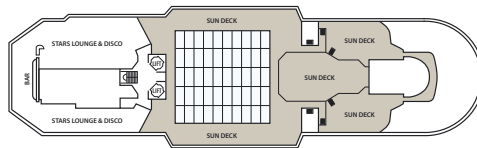

CRISTAL

AFT

FORE

Symbol Legend

- = 2 lower beds
- ▣ = 1 lower bed + 1 upper bed
- ▤ = 2 lower beds + 1 upper bed
- ▥ = 2 lower beds + 2 upper beds
- ★ = 2 lower beds + sofa
- ★ = 2 lower beds + 2 upper beds + sofa
- * = Suitable for wheelchairs
- ◁ ▷ = Connected Staterooms
- ⊕ = Staterooms with bathtub
- ⊖ = Staterooms with porthole

DECK 10

DECK 9

DECK 8

DECK 7

DECK 6

DECK 5

DECK 4

DECK 3