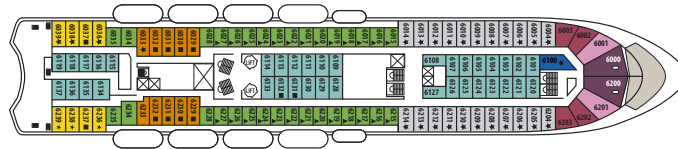

DECK 10

DECK 9

DECK 8

DECK 7

DECK 6

DECK 5

DECK 4

DECK 3

DECK 2

CAT.	DECK	DESCRIPTION	NUMBER OF STATEROOMS
E	DECK 3	Inside Standard Stateroom, 2 lower beds, 3rd/4th berth, bathroom with shower	2
G	DECK 3	Inside Standard Stateroom, 2 lower beds, bathroom with shower	3
F	DECK 3 - DECK 4	Inside Standard Stateroom, 2 lower beds, 3rd/4th berth, bathroom with shower	31
D	DECK 4	Inside Superior Stateroom, 2 lower beds, 3rd/4th berth, bathroom with shower	42
DA	DECK 5 - DECK 6 - DECK 7	Inside Premium Stateroom, 2 lower beds, 3rd/4th berth, bathroom with shower	83
SDA	DECK 6 - DECK 7	Suite Inside, 2 lower beds, 1 sofa bed, bathroom with shower	2
C	DECK 5	Outside Standard Stateroom, 1 lower/1 upper bed, bathroom with shower	4
B	DECK 2	Outside Standard Stateroom, 2 lower beds, 3rd/4th berth, bathroom with shower	17
A	DECK 3 - DECK 5 - DECK 6	Outside Superior Stateroom, 2 lower beds, 3rd berth, bathroom with shower	61
TA	DECK 3 - DECK 6	Outside Premium Stateroom, 2 lower beds, 3rd/4th berth, 1 sofa bed, bathroom with shower	59
TA	DECK 4	Outside Premium Stateroom, 2 lower beds, 3rd/4th berth, 1 sofa bed, bathroom with shower	77
SB	DECK 6	Deluxe Outside Stateroom, 2 lower beds, 3rd/4th berth, 1 sofa bed, bathroom with shower	8
SA	DECK 6	Deluxe Outside Stateroom, 2 lower beds, 1 sofa bed, bathroom with shower	22
S	DECK 7	Suite, 2 lower beds, bathroom with shower	53
GS	DECK 6	Grand Suite, 2 lower beds, bathroom with shower	4
RS	DECK 6	Royal Suite, 2 lower beds, bathroom with shower	2
BS	DECK 7	Balcony Suite, 2 lower beds, bathroom with shower (small balcony)	8
IS	DECK 6	Imperial Suite, 2 lower beds, bathroom with bathtub and shower (large balcony with private Jacuzzi)	2