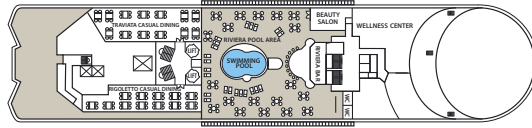

CRISTAL

AFT

FORE

Symbol Legend

- = 2 lower beds
- ▣ = 1 lower bed + 1 upper bed
- ▤ = 2 lower beds + 1 upper bed
- ▥ = 2 lower beds + 2 upper beds
- ★ = 2 lower beds + sofa
- ★ = 2 lower beds + 2 upper beds + sofa
- * = Suitable for wheelchairs
- ◁ ▷ = Connected Staterooms
- ⊕ = Staterooms with bathtub
- ⊖ = Staterooms with porthole

DECK 10

DECK 9

DECK 8

DECK 7

DECK 6

DECK 5

DECK 4

DECK 3